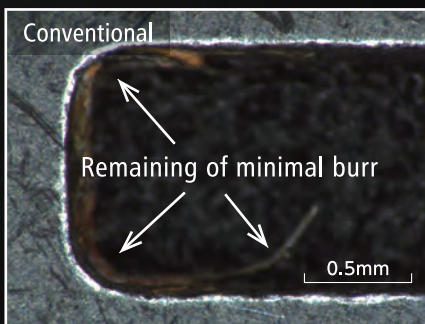

Luster  
Micro  
Cutting

Abrasive media for barrel finishing

Precise media **E series**

**No clogging** × **Hit corners**

Gear

E series

No abrasive media clogged

Gear

E series

Hit the corner !

Pressed parts

E series

Hit the corner !

A large size abrasive media in the conventional product needs to avoid clogging of abrasive media.

In case of  
E series

**No clogging of abrasive media by optimal size, and finishing to the corners possible !**

## Size Tolerance (Comparison of C size variation and abrasive media clogging)

Example:  
For a workpiece  
with 3mm groove

Conventional  
product

No choice but to select abrasive media of 5mm  
or more to avoid abrasive media clogging.

## Comparison of the hit of workpiece to corners (Checked by a specially made workpiece)

\*Dimensions are indicated in AxBxC.

\*Sphere shaped and triangle pole shaped abrasive media are our existing products.