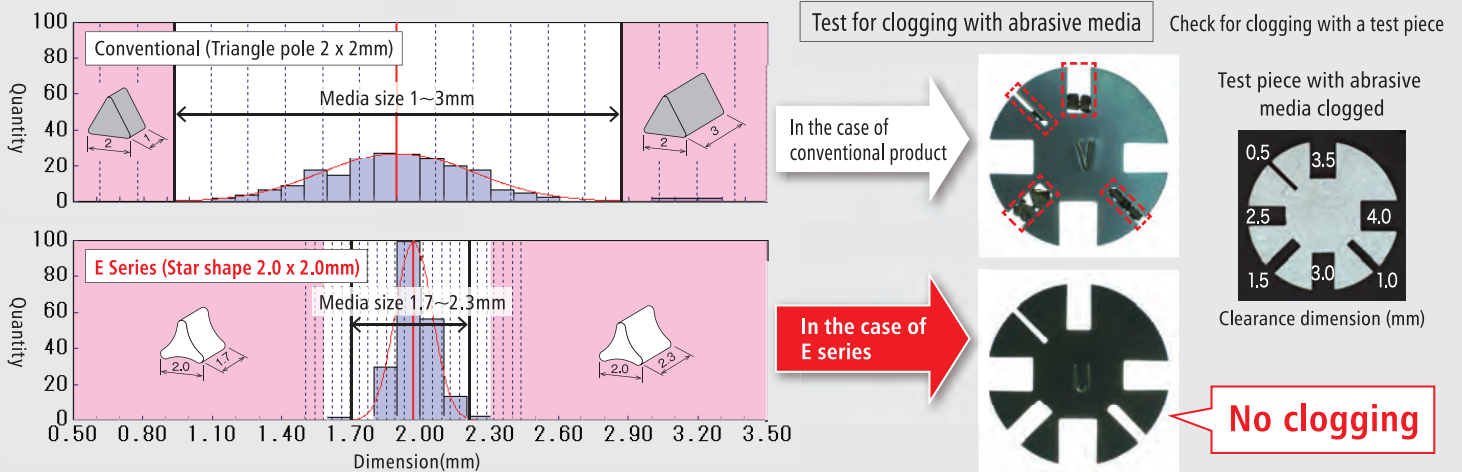

Precise media for barrel finishing E series

Size Tolerance (Comparison of C size variation and abrasive media clogging)

Example:
For a workpiece
with 3mm groove

Conventional
product

No choice but to select abrasive media of 5mm
or more to avoid abrasive media clogging.

E series

2.0 mm size abrasive media can be used
without clogging !

Abrasive media clogging is reduced by a high dimensional accuracy !