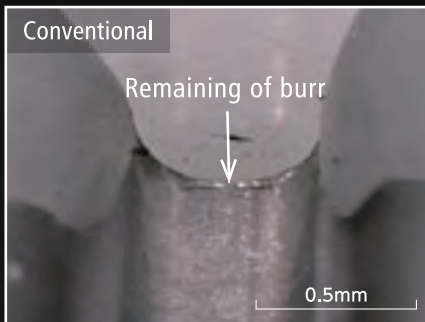

Luster  
Micro  
Cutting

Abrasive media for barrel finishing

Precise media **E series**

**No clogging** × **Hit corners**

Gear

E series

No abrasive media clogged

Gear

E series

Hit the corner !

Pressed parts

E series

Hit the corner !

A large size abrasive media in the conventional product needs to avoid clogging of abrasive media.

In case of  
E series

**No clogging of abrasive media by optimal size, and finishing to the corners possible !**

## Size Tolerance (Comparison of C size variation and abrasive media clogging)

Example:  
For a workpiece  
with 3mm groove

Conventional  
product

No choice but to select abrasive media of 5mm  
or more to avoid abrasive media clogging.

E series

2.0 mm size abrasive media can be used  
without clogging !

**Abrasive media clogging is reduced by a high dimensional accuracy !**