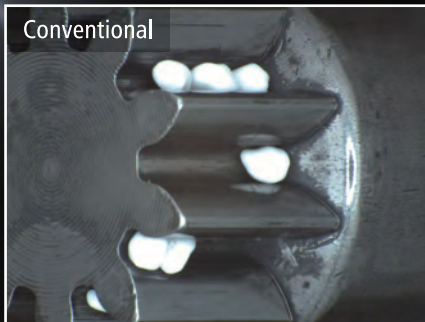

Luster  
Micro  
Cutting

Abrasive media for barrel finishing

Precise media **E series**

**No clogging** × **Hit corners**

Gear

E series

No abrasive media clogged

Gear

E series

Hit the corner !

Pressed parts

E series

Hit the corner !

A large size abrasive media in the conventional product needs to avoid clogging of abrasive media.

In case of  
E series

**No clogging of abrasive media by optimal size, and finishing to the corners possible !**

E series

2.0 mm size abrasive media can be used  
without clogging !

**Abrasive media clogging is reduced by a high dimensional accuracy !**

## Comparison of the hit of workpiece to corners (Checked by a specially made workpiece)

\*Dimensions are indicated in AxBxC.

\*Sphere shaped and triangle pole shaped abrasive media are our existing products.