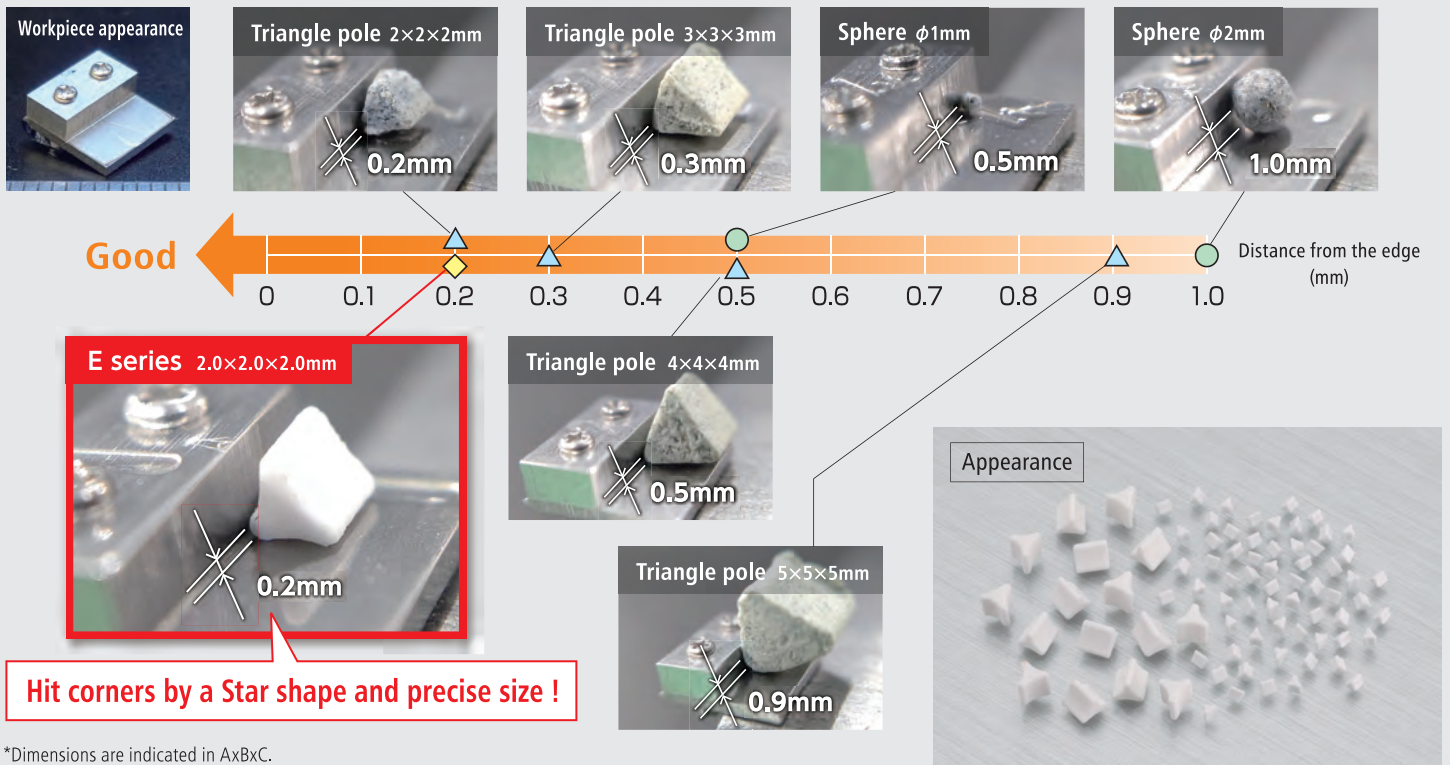

## Size Tolerance (Comparison of C size variation and abrasive media clogging)

Example:  
For a workpiece  
with 3mm groove

Conventional  
product

No choice but to select abrasive media of 5mm  
or more to avoid abrasive media clogging.

E series

2.0 mm size abrasive media can be used  
without clogging !

**Abrasive media clogging is reduced by a high dimensional accuracy !**

## Comparison of the hit of workpiece to corners (Checked by a specially made workpiece)

\*Dimensions are indicated in AxBxC.

\*Sphere shaped and triangle pole shaped abrasive media are our existing products.

Specifications					
Shape	Item name	Application	Item number	Size(mm) (A×B×C)	Package
A (Star) Straight cut ∠90° 	EXA EWA	Micro cutting Luster	5.0	5.0×5.0×5.0	5kg/ Carton
			4.0	4.0×4.0×4.0	
			3.0	3.0×3.0×3.0	
			2.0	2.0×2.0×2.0	