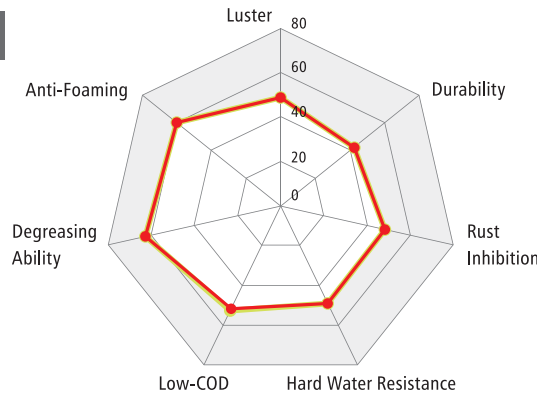

NOT containing substances listed in RoHS directive

NOT containing substances listed in ELV directive

Does not contain Nitrites nor Boron

Reduces Environmental Footprint While Retaining a High Degreasing Ability !

Appearance after degreasing test (test piece: steel)

	Regular degreasing liquid compound	LC-102 (Alkaline) LC-125 (Neutral)
	High environmental impact	Low environmental impact
After degreasing		
Supports mineral oils	YES	YES
Supports fat based oils	YES	YES

*Degreasing tests were conducted by filling barrels with a specified amount of oils and compounds then inspecting pieces after grinding.

Compound performance chart

*Based on data from grinding compounds available on the market